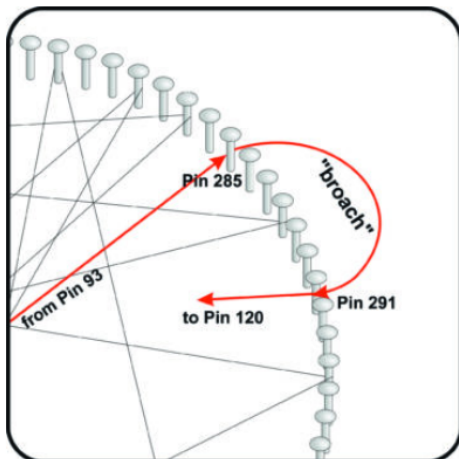

UID: mpnimbler_zvr1mpdjv

of Strings:

<https://s-art.pro/iris.html>

Instruction

- Email with Instruction also include a PDF file with Template. Template contains the diameter of the work and the number of pins that you set during generation to Iris. **You cannot use a frame with a different number of pins !!!**
- Spools of threads are best placed in sufficiently long "medical nets" - the thread will conveniently go off the spools and will not get tangled. You will have to fasten the thread of the current color several times and switch to an other color.
- Place the frame at a comfortable height, you might enjoy working on an artist's easel.
- Pin number "0" should be on the right on "3 o'clock".
- Attach the thread of the first color to the pin with the indicated number.
- Next, pull the thread through the field of work to the next pin. Without fastening the thread, pull it out of the field of work to the next pin. This is the specificity of full-color stringart, without such an approach it is impossible to get a high-quality image. Nevertheless, Iris tries to reduce the distance of "broaches" as much as possible, and from the middle of the work there will be less and less "broaches".

The Figure shows how to do the "broach":

(1) Red: 36-57, **93-285, 291-120**, 127-260, ...

or

(2) Red: 57~**93, 285~291, 120**~127, 260~...

(1) and (2) – is a two types of notation of the same "chain"

- When you need to change the color, it is advisable to secure the thread on the pin with a knot.
- Work, especially when using the "Iris Speaker" app, moves quickly: https://s-art.pro/iris_speaker.html