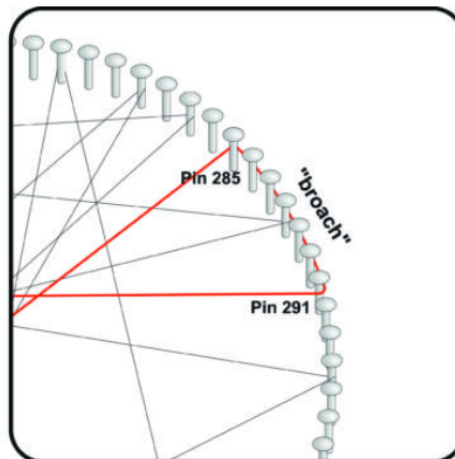

UID: mpnimbler_zvr1mpdjv

of Strings:

<https://s-art.pro/iris.html>

Instruction

- Email with Instruction also include a PDF file with Template. Template contains the diameter of the work and the number of pins that you set during generation to Iris. **You cannot use a frame with a different number of pins !!!**
- Spools of threads are best placed in sufficiently long "medical nets" - the thread will conveniently go off the spools and will not get tangled. You will have to fasten the thread of the current color several times and switch to an other color.
- Place the frame at a comfortable height, you might enjoy working on an artist's easel.
- Pin number "0" should be on the right on "3 o'clock".
- Attach the thread of the first color to the pin with the indicated number.
- Next, pull the thread through the field of work to the next pin. Without fastening the thread, pull it out of the field of work to the next pin. This is the specificity of full-color stringart, without such an approach it is impossible to get a high-quality image. Nevertheless, Iris tries to reduce the distance of "broaches" as much as possible, and from the middle of the work there will be less and less "broaches".

The Figure shows how to do the "broach":

(1) Red: 36-57, **93-285, 291-120**, 127-260, ...

or

(2) Red: 57~**93, 285~291, 120**~127, 260~...

(1) and (2) – is a two types of notation of the same "chain"

- When you need to change the color, it is advisable to secure the thread on the pin with a knot.
- Work, especially when using the "Iris Speaker" app, moves quickly: https://s-art.pro/iris_speaker.html